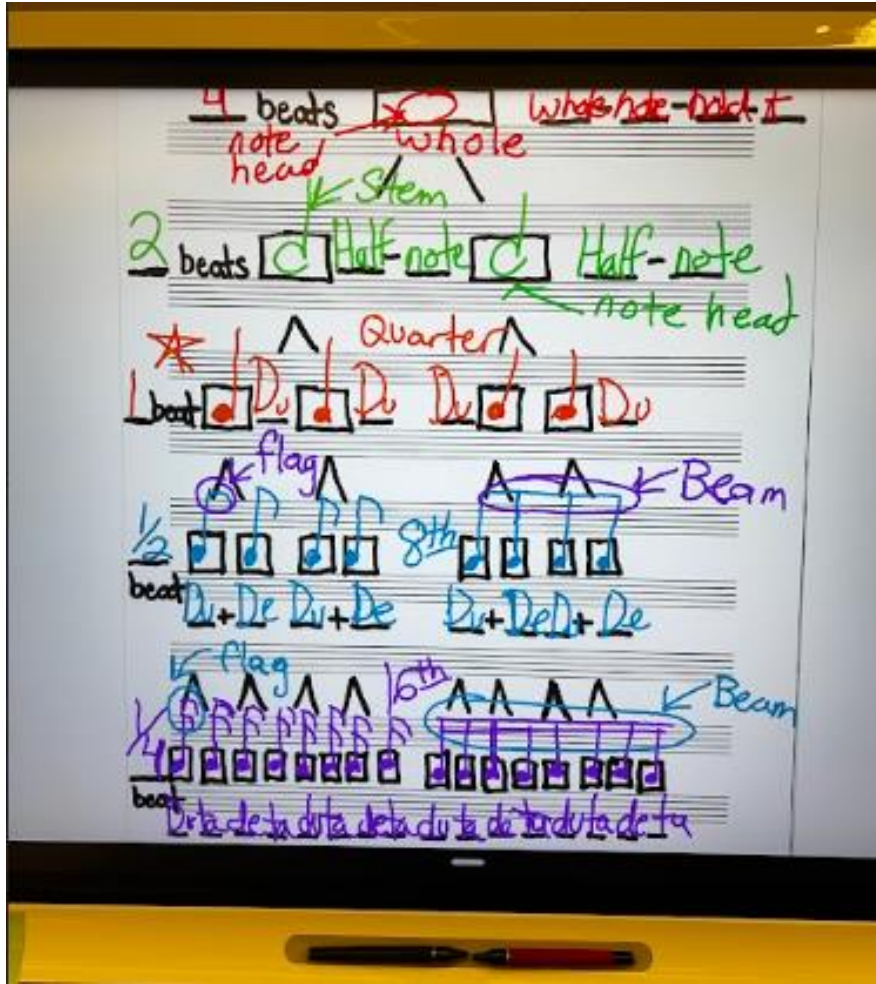

MIDDLE DIVISION VPA – MUSIC