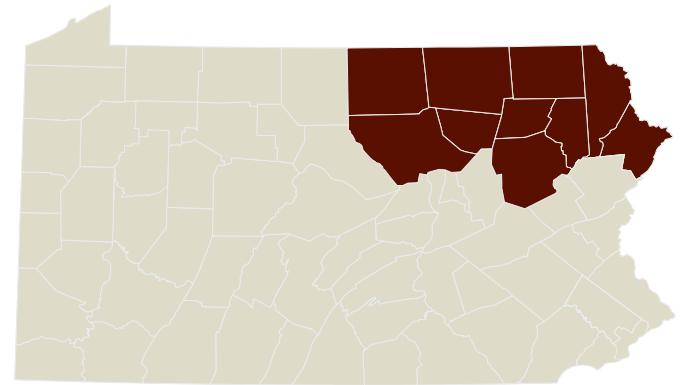

NORTH CENTRAL PA

Cindy Spinner

spinnerc@mhs-pa.org
717-707-7024 (Call or text)

Territory

In PA: Columbia, Carbon, Lebanon, Monroe, Montour, Northumberland, Schuylkill, Snyder, and Union counties

Outside of PA: North Carolina and South Carolina

NORTHEAST PA

Rylan Good

goodry@mhs-pa.org
717-670-6212 (Call or text)

Territory

In PA: Bradford, Lackawanna, Luzerne, Lycoming, Pike, Sullivan, Susquehanna, Tioga, Wayne, and Wyoming counties

Outside of PA: Arkansas, District of Columbia, Louisiana, Oklahoma, Texas, and Virginia

NORTHWEST PA

Mark Brezitski

brezitskim@mhs-pa.org
717-388-2634 (Call or text)

Territory

In PA: Cameron, Centre, Clarion, Clearfield, Clinton, Crawford, Elk, Erie, Forest, Jefferson, McKean, Potter, Venango, and Warren counties

Territory

Alabama, Georgia, Florida, Kentucky, Mississippi, and Tennessee